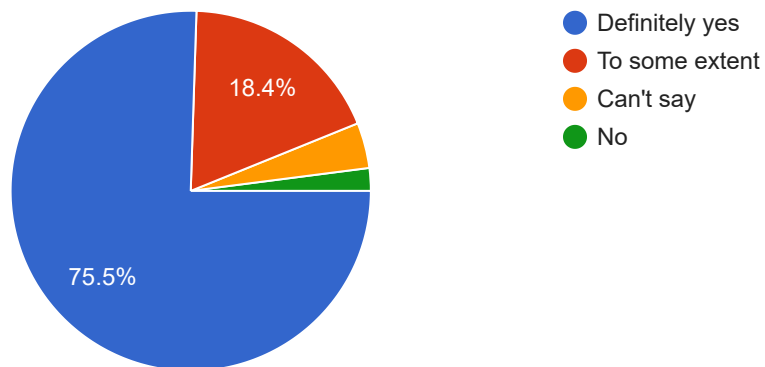

1. Has your education in Maharishi College of Natural Law enabled you to choose a career of your choice?

98 responses

2. Do you feel competent enough to secure a job after graduating from this college?

97 responses

3. Have the faculties guided you in pursuing higher education?

98 responses