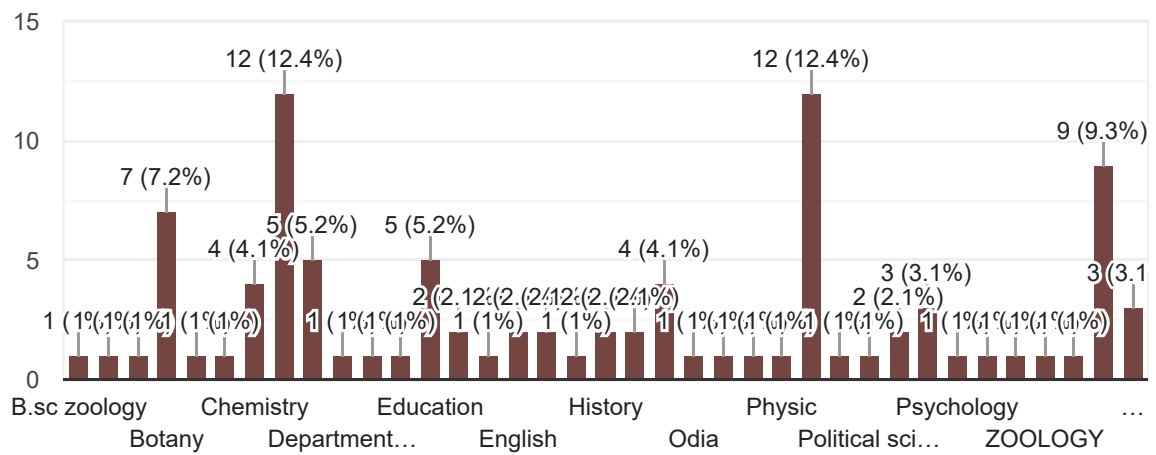

BA-17-197

BS-17-233

BS-17-216

BA17-194

BS17309

BA-17-018

DEPARTMENT:

97 responses

1. Has your education in Maharishi College of Natural Law enabled you to choose a career of your choice?

98 responses

2. Do you feel competent enough to secure a job after graduating from this college?

97 responses