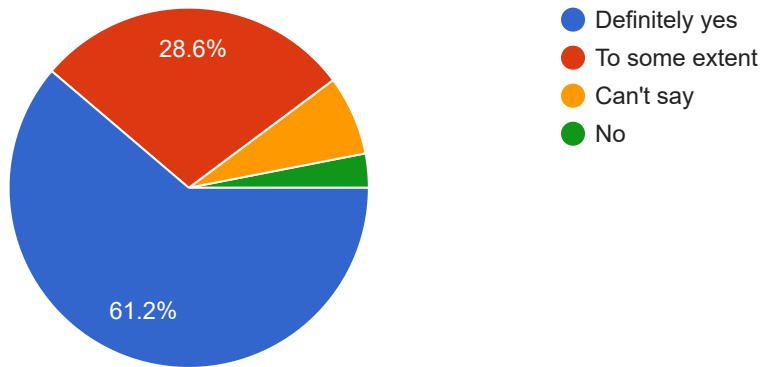

4. Do you find a transformation in your personality after pursuing graduation in this college?

98 responses